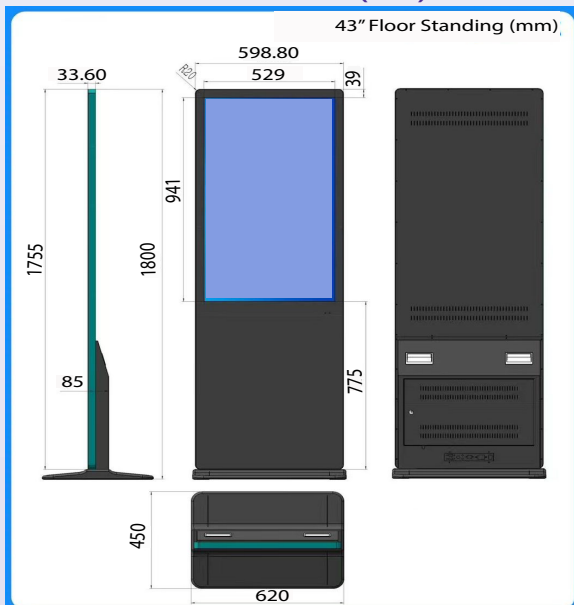

Touch Support, sensitive input identification

- 10 point infrared touch technology links to fast response speed, strong light resistance and drive free features contribute to quite sensitive input identification.

Machine Size Chart- Unit (mm)

Specifications (4+32GB)

	Model	CVLSH01	
Panel	Screen Size	43" (16:9)	
	Backlight / Lightsource	LED	
	Resolution (Pixels)	1920 x 1080 pixels	
	Brightness (Typical)	350cd/m2	
	Contrast Ratio (Typical)	3,000:1	
	Viewing Angle (Horizontal/Vertical)	178°/178°	
	Response Time (ms)	15ms	
	Working Temp.	0-50C	
	Panel Bit (8 or 10)	8 bit	
	Light Life (Typical)	80,000 hours	
Glass	Refresh Rate	60Hz	
	Tempered Glass	4mm, Tempered Glass	
Touch	No. Of Touches	Unlimited	
	Positioning Accuracy	More Than 90% of touch area +-2mm	
	Touch Technology	IR Touch	
	Numbers of Touch	10 Point touch	
	Resolution (Points Area Function)	32,767*32,767	
	Touch Interface	USB type B	
Audio	OS Supported	Android 8.0 above, RK3288 Eight Core, 4G RAM, 32G onboard storage, network and display card	
	Internal Speaker	5Wx2	
Connectivity	AC Power		
	Power (AC) Input	x1	
	Power Switch	x1	
	Basic IO		
	Legacy IO		
	SIM Card	NA	
	USB Player (Photo, Video)	x2	
	Control	RS232 Input	NA
		RJ45 Port	x1
		Firmware Update	USB/OTA
Power	Voltage	100V-240V, 50/60Hz	
	Typical (Watt)	<130W	
Mechanical	Overall Dimension	632 x 1769 x 58.79mm	
	Shell & Appearance	Aluminium Frame, Front Panel Glass	
	Handle	N/A	
	Pen Tray	NA	
RF	NFC Reader / Writer	NA	
OSD	On-Screen Display Languages	English	
Package / Accessory	Remote Controller	NA	
	Power Cord	x1 (1.5m)	
	Audio Cable	N/A	
	VGA Cable	N/A	
	Quick Start Guide	NA	
	User's Manual Electronic File	x1	
	WiFi Antenna	x1	
	Touch Pen (Stylus)	NA	
	Certificate	x1	
	Optional	Windows Licence	NA
Embedded anti glare glass		Yes	
Android motherboard		Yes	
Slot-in-PC		NA	
	Embedded Camera	NA	