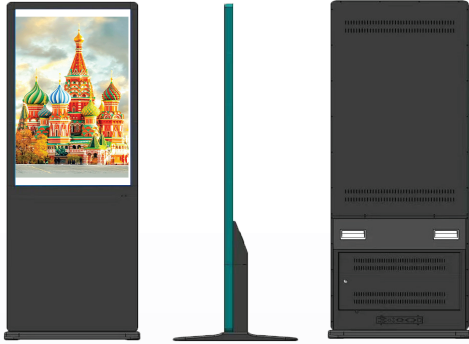

CVLSH01 43" LED Stand Touch Screen Signage

Stand Type Signage Touch Screen

Intelligent Touch

Interactive Smart Touch Panel is an intelligence touch control device which is developed at basic of large screen display and infrared touch control technology. The device integrates TV, computer, android system and other function for education, business and public services.

- International brand LED HD display panel configured to ensure better display quality and lower power consumption.

Intelligent Releasing and Interaction Integration System.

- Touching the screen to inquire and read any information as you want. It is very convenient for real-time news released and advertised.